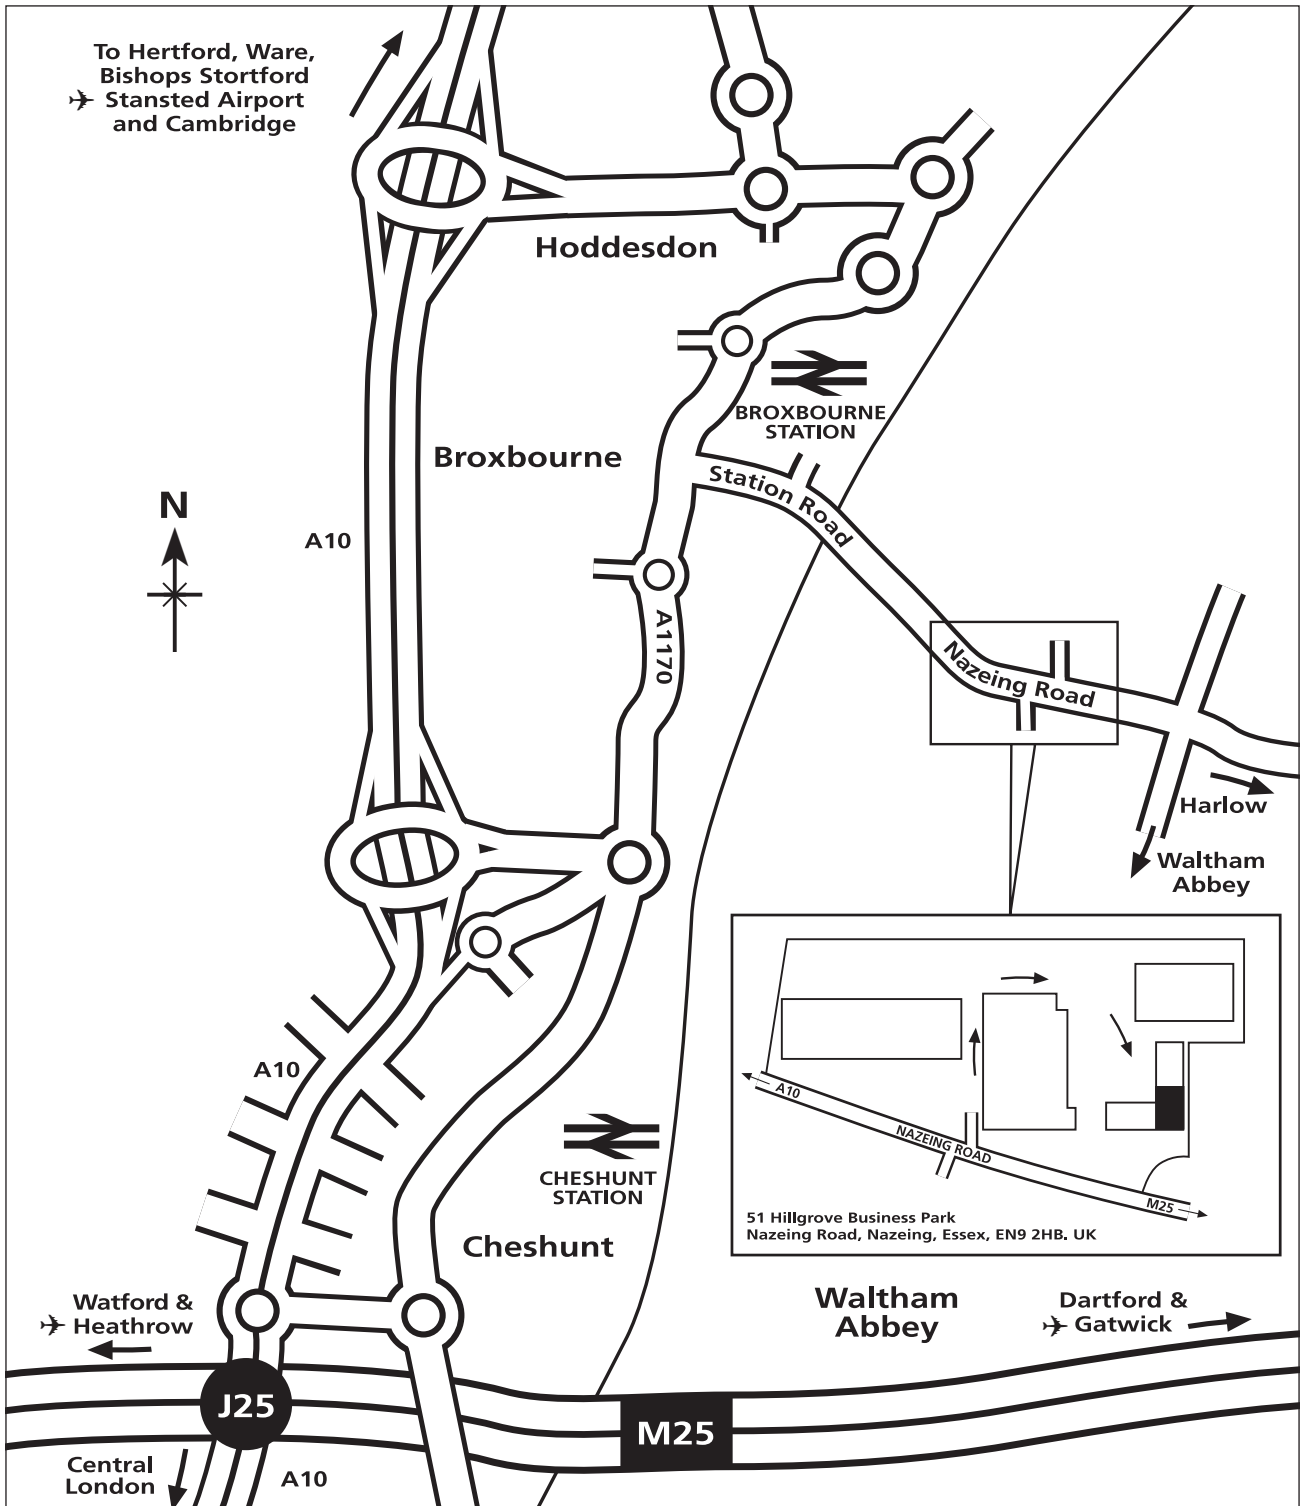

### **Travelling from London Stansted Airport - 28 miles**

Follow airport exit signs for M11 and A120. Take fourth exit towards Hertford on A120/A10 until reaching the A120/A10 roundabout taking the first exit left southbound towards Hertford on the A10.

Proceed on the A10 passing Hertford exit until reaching Hoddedon exit (A1170). Follow directions for Hoddesdon.

At Sun roundabout proceed straight across following ring road towards Broxbourne/Wormley on A1170. Upon reaching traffic lights, turn left towards BR Station and Nazeing on B194.

### **Travelling north from London**

Follow A10 North

Proceed north on A10 towards Hertford and Broxbourne. Follow Broxbourne exit for A1170. At New River Arms roundabout take first exit left and proceed through Wormley until reaching Broxbourne.

### **Travelling from M25 - 6 Miles**

Exit at Junction 25 and head north towards Hertford and Broxbourne. Follow Broxbourne exit for A1170. At New River Arms roundabout take first exit left and proceed through Wormley until reaching Broxbourne.