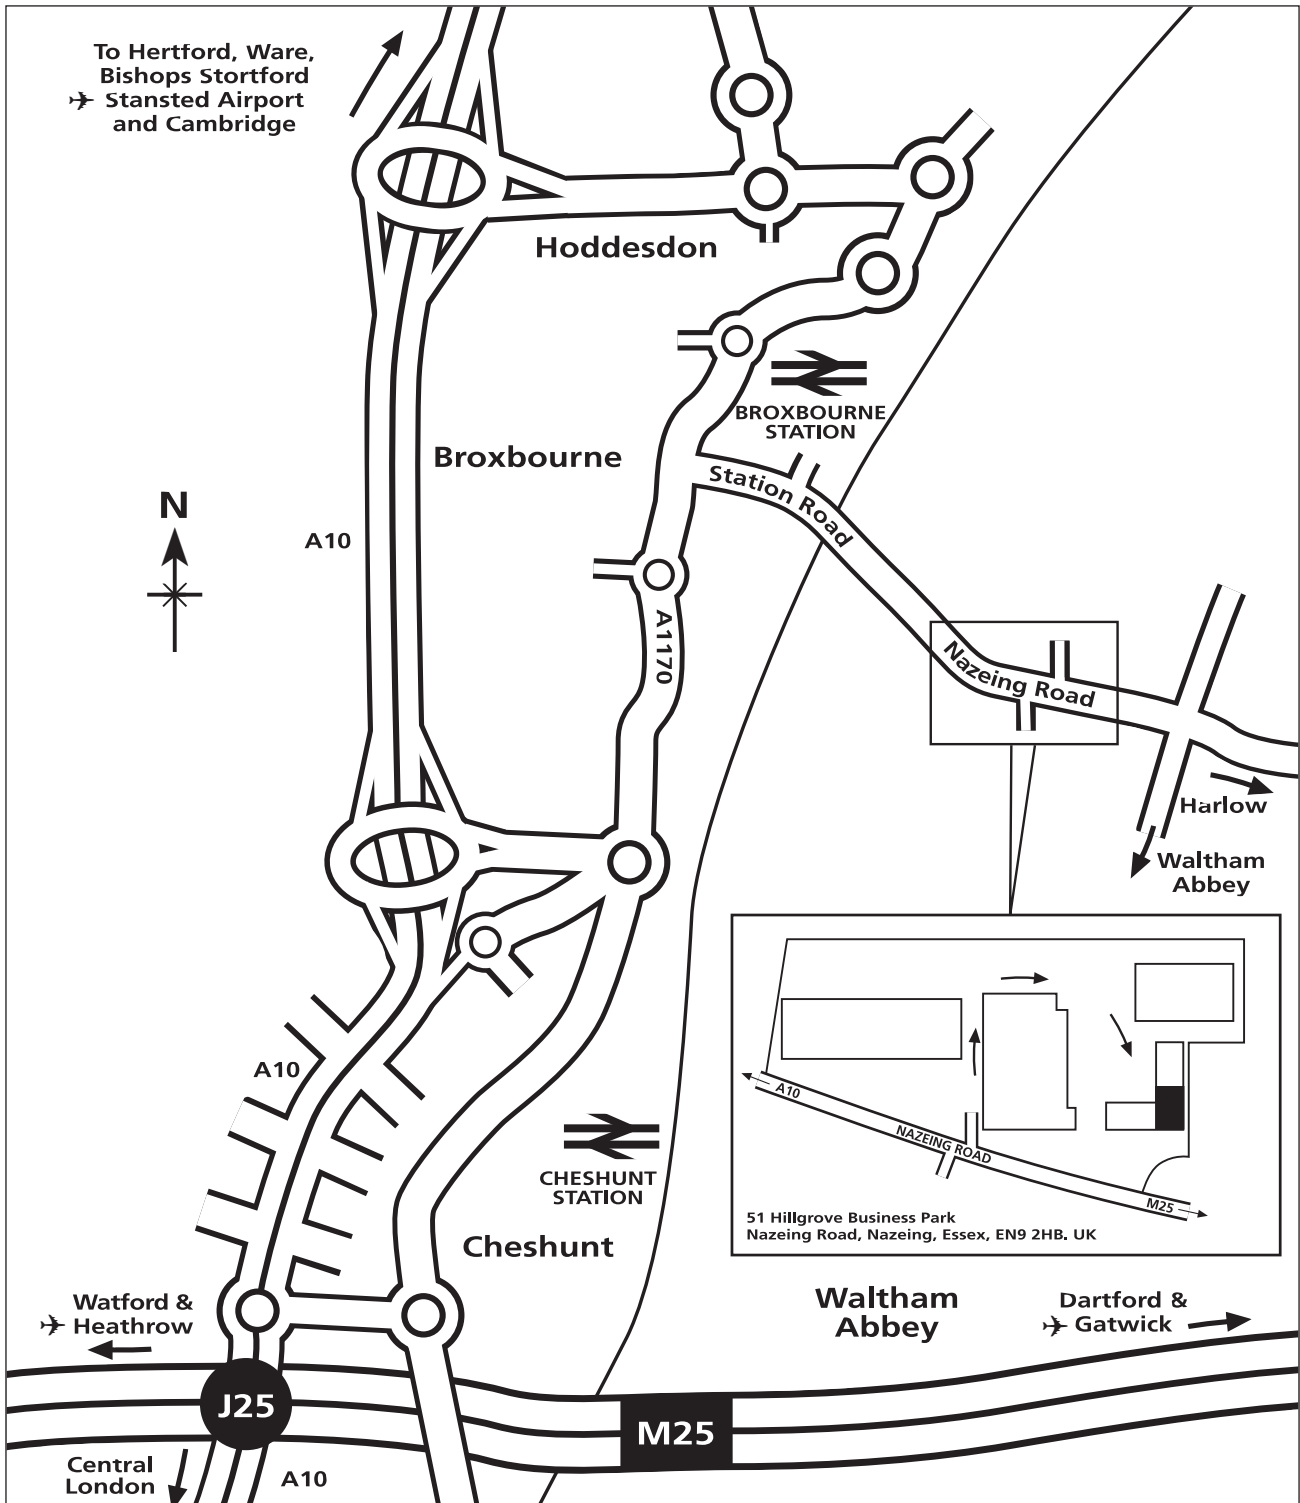

Proceed on the A10 passing Hertford exit until reaching Hoddedon exit (A1170). Follow directions for Hoddesdon.

At Sun roundabout proceed straight across following ring road towards Broxbourne/Wormley on A1170. Upon reaching traffic lights, turn left towards BR Station and Nazeing on B194.

Passing Broxbourne BR Station on your left and Lee Valley Leisure Centre on your right continue until entering Nazeing. Hillgrove Business Park is located on your left.

Travelling north from London

Follow A10 North

Proceed north on A10 towards Hertford and Broxbourne. Follow Broxbourne exit for A1170. At New River Arms roundabout take first exit left and proceed through Wormley until reaching Broxbourne.

Upon reaching traffic lights, turn right towards BR Station and Nazeing on B194.

At roundabout take the third exit heading north towards Hertford and Broxbourne. Follow Broxbourne exit for A1170. At New River Arms roundabout take first exit left and proceed through Wormley until reaching Broxbourne.