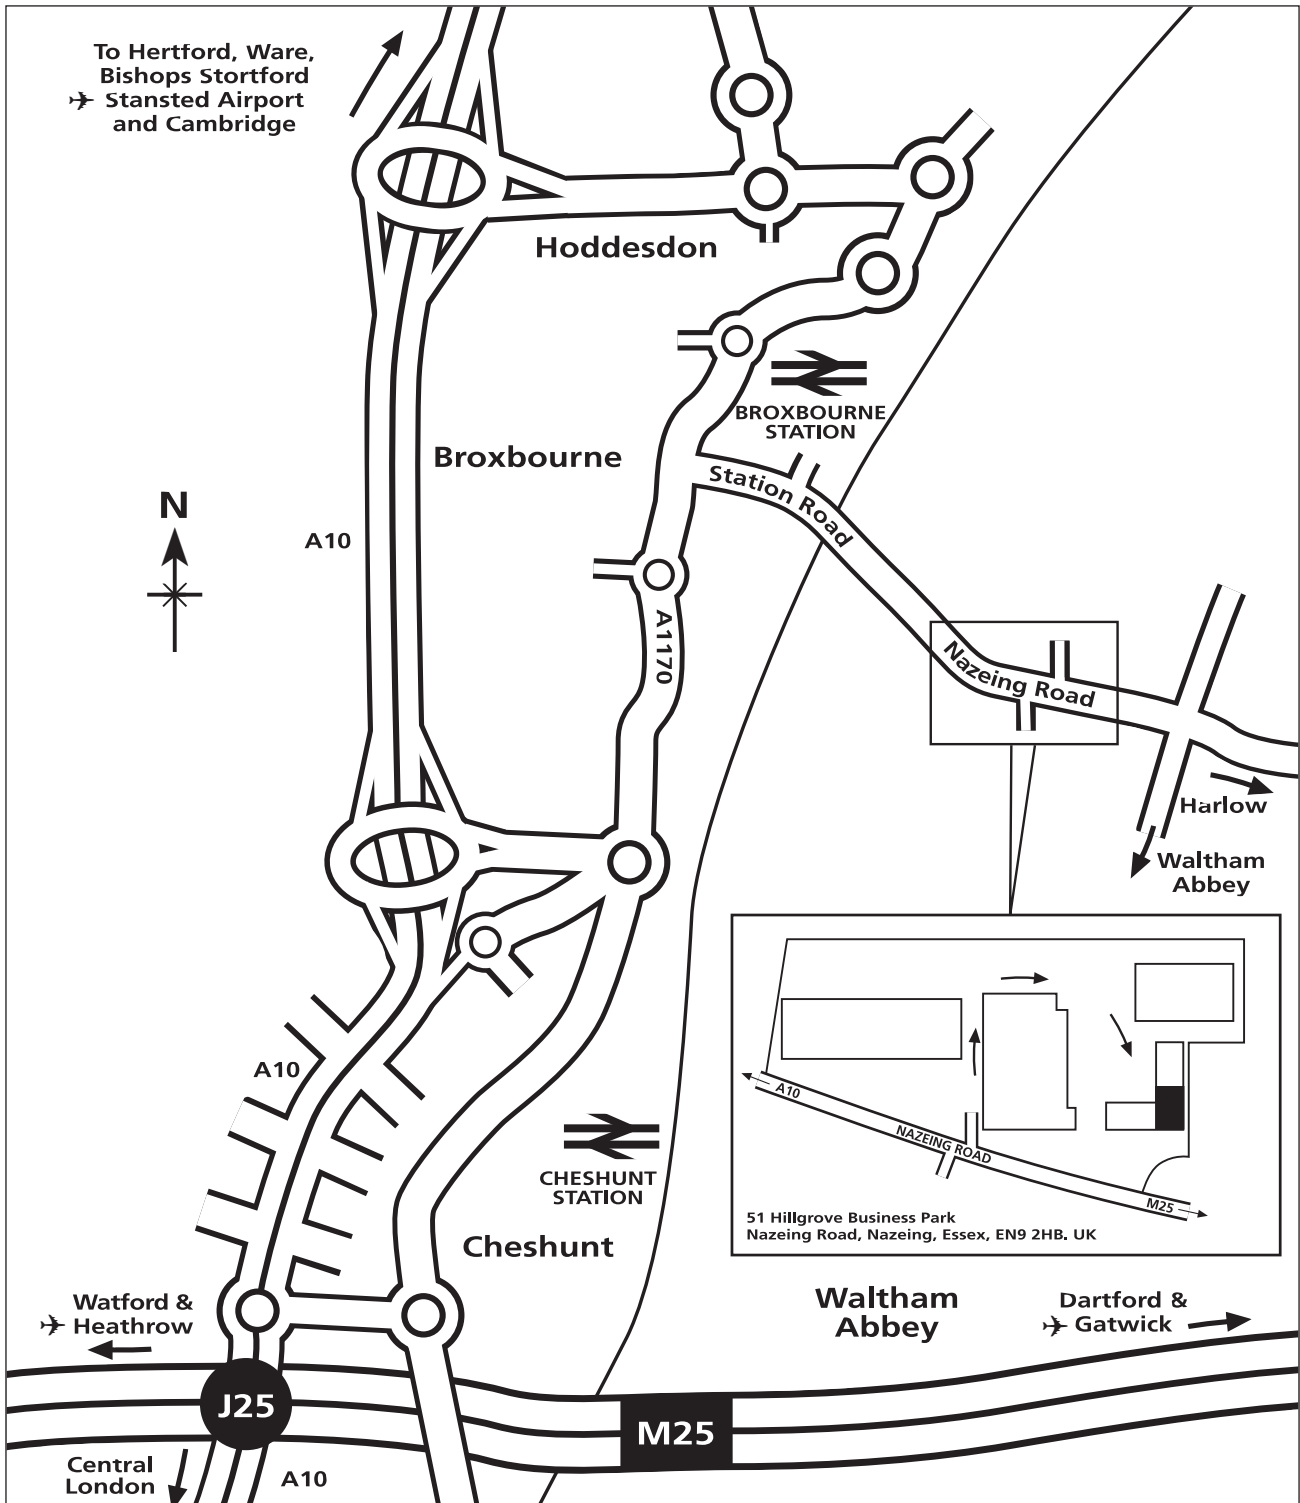

### **Travelling from London Stansted Airport - 28 miles**

Follow airport exit signs for M11 and A120. Take fourth exit towards Hertford on A120/A10 until reaching the A120/A10 roundabout taking the first exit left southbound towards Hertford on the A10.

Proceed on the A10 passing Hertford exit until reaching Hoddedon exit (A1170). Follow directions for Hoddesdon.

At Sun roundabout proceed straight across following ring road towards Broxbourne/Wormley on A1170. Upon reaching traffic lights, turn left towards BR Station and Nazeing on B194.

### **Travelling north from London**

Follow A10 North

Proceed north on A10 towards Hertford and Broxbourne. Follow Broxbourne exit for A1170. At New River Arms roundabout take first exit left and proceed through Wormley until reaching Broxbourne.

### **Travelling from M25 - 6 Miles**

Exit at Junction 25 and head north towards Hertford and Broxbourne. Follow Broxbourne exit for A1170. At New River Arms roundabout take first exit left and proceed through Wormley until reaching Broxbourne.